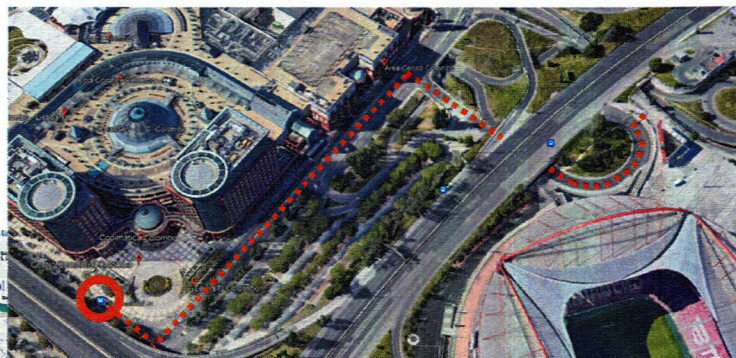

MEETING POINT

LOCAL	HOUR
Meeting Point	14:00
Terreiro Paço Metro Station	17:30
Colégio Militar Metro Station	17:50
SL Benfica Stadium	18:00

ENTRY PROCEDURES

SEATS

1st CAT

S L B E N F I C A

5

E P L U R I B U S U N U M