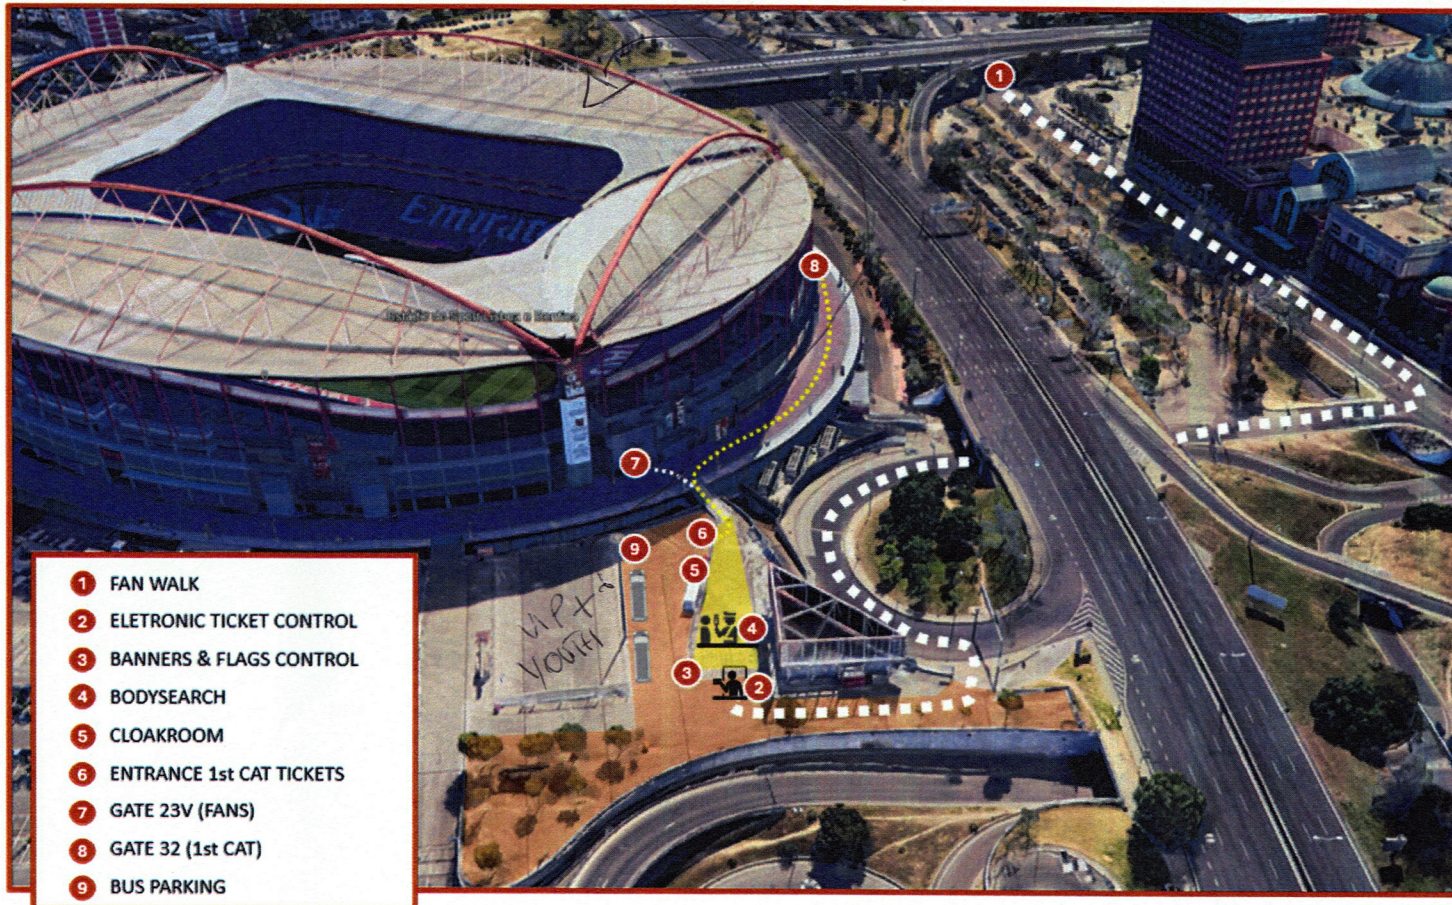

MEETING POINT

LOCAL	HOUR
Meeting Point	14:00
Terreiro Paço Metro Station	17:30
Colégio Militar Metro Station	17:50
SL Benfica Stadium	18:00

ENTRY PROCEDURES

SEATS

1st CAT

S L B E N F I C A

5

E P L U R I B U S U N U M