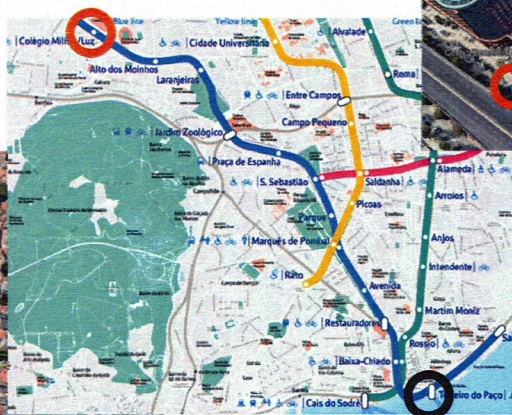

MEETING POINT

LOCAL	HOUR
Meeting Point	14:00
Terreiro Paço Metro Station	17:30
Colégio Militar Metro Station	17:50
SL Benfica Stadium	18:00

ENTRY PROCEDURES

SEATS

1st CAT

S L B E N F I C A

5

E P L U R I B U S U N U M