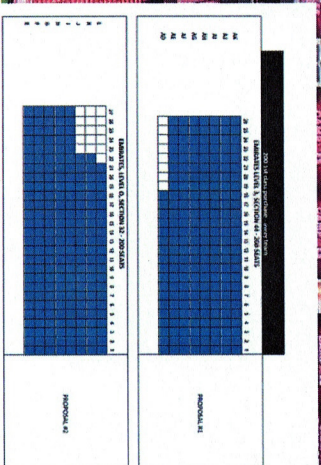

MEETING POINT

LOCAL	HOUR
Meeting Point	14:00
Terreiro Paço Metro Station	17:30
Colégio Militar Metro Station	17:50
SL Benfica Stadium	18:00

ENTRY PROCEDURES

SEATS

1st CAT

S L B E N F I C A

5

E P L U R I B U S U N U M